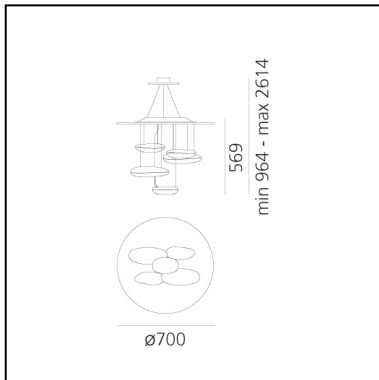

Mercury Mini Suspension

Ross Lovegrove

IP20   Dimmerable: 

LUMINAIRE

- Watt: **160W**
- Voltage: **220V-240V**
- Delivered lumens output: **3300lm**
- CCT: **3000K**

DESCRIPTION

Range extension of Mercury series, in smaller dimension. "A ceiling fixture that places a floating assembly of large pebbles below a simple modern disc. These in turn reflect each other bouncing light between their taught bio - morphic surfaces and reflecting the environment around them. During the day the piece acts as a sculptural object reflecting the dynamics of natural light and the movement of people around them." Materials: structure in brushed stainless steel and painted aluminum. Light fixtures in chromed aluminium. Hanging in chromed plastic.

PRODUCT CODE: 1479010A

FEATURES

- Article Code: **1479010A**
- Colour: **Polished chrome**
- Installation: **Suspension**
- Material: **Aluminium, ABS, steel**
- Series: **Design Collection, Hydro**
- Environment: **Indoor**
- Area contract: **Hospitality, Office, Residential**
- Emission: **Indirect**
- design by: **Ross Lovegrove**

DIMENSIONS

- Height: **cm 56.2**
- Diameter: **cm 70**
- Max Height from ceiling: **cm 200**
- Glow Wire Test: **650°**

NOT INCLUDED SOURCES

- Category: **HALO**
- Number: **1**
- Lbs: **Qt-de12**
- Watt: **160W**
- Socket: **R7s**
- Color Rendering: **1a**
- Color temperature (K): **2950K**
- Duration (h): **2000h**

ALTERNATIVE SOURCES

- Category: **LED RETROFIT**
- Number: **1**
- Watt: **11w**
- Delivered lumens output: **1110lm**
- Socket: **R7s**